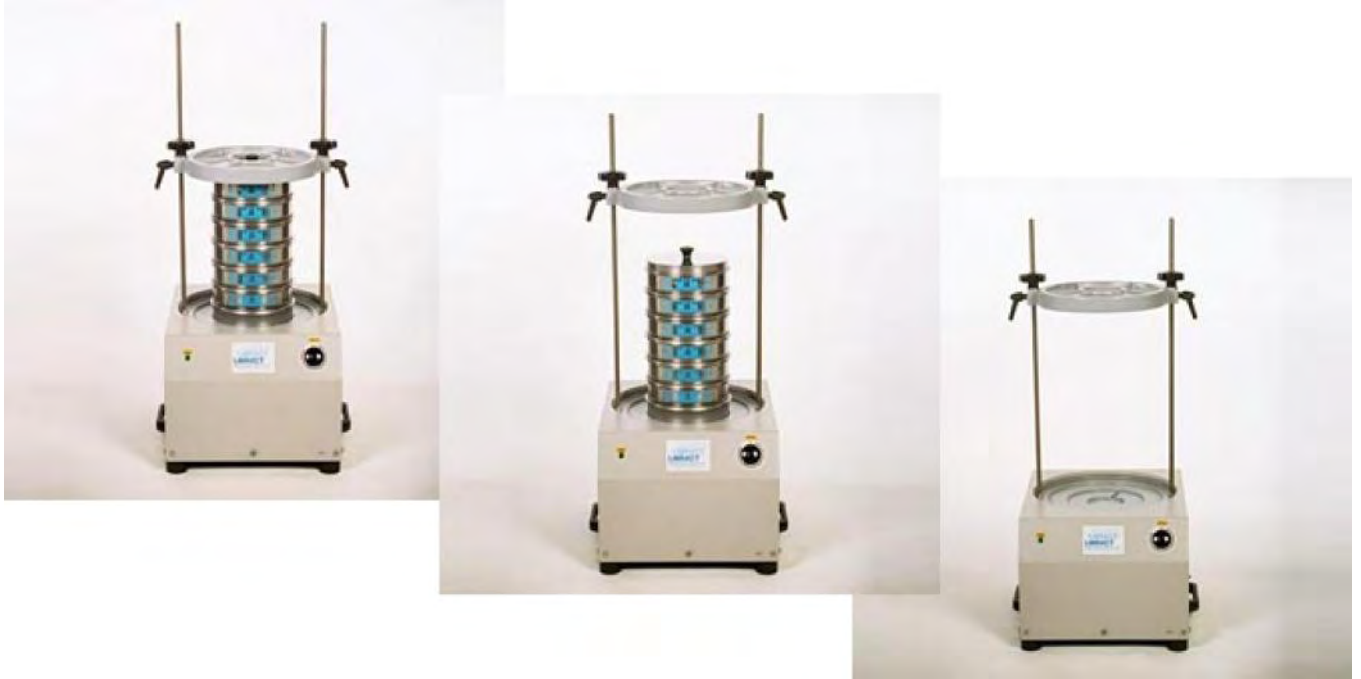

SV003 Motorised Sieve Shaker for 200 & 300mm, 8 & 12 inch diameter sieves

This shaker will accept up to twelve 200mm or 8 inch diameter sieves, lid and receiver or up to six 300mm or 12 inch diameter sieves, lid and receiver.

The timer is variable with a range of 10 to 60 minutes to set the duration of the test. It stops automatically at the end of the set time duration.

Wet sieving lids & receivers in the appropriate sizes may be used with this shaker.

Specification

Sieve sizes accepted	200mm, & 300mm diameter 8 inch & 12 inch diameter
Timer	10 - 60 minutes
Power Supply	220-240V 50Hz 1ph
Dimensions	525 x 510 x 1085mm
Weight	78kg

Ordering Information

SV003 Motorised Sieve Shaker for 200 & 300mm, 8 & 12 inch diameter sieves, 220-240V 50/60Hz 1ph